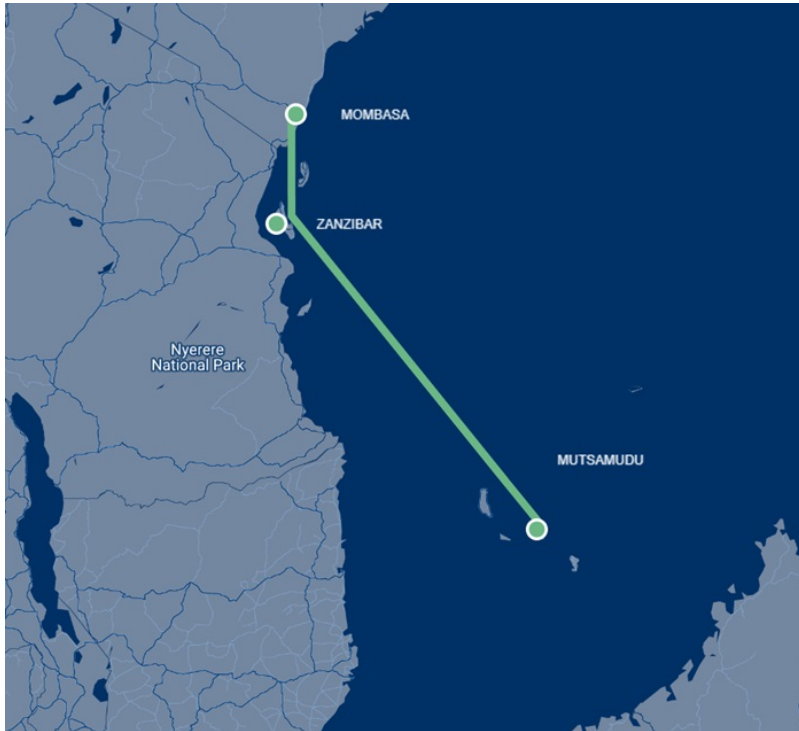

## ZEX - Zanzibar Express - Route Information

### SERVICE DETAILS

The service connects all Zanzibar cargo via Mutsamudu and Mombasa.

18 Days Frequency

### PORTS SERVED

- MOMBASA
- MUTSAMUDU
- ZANZIBAR

### Transit Times

PORT	ZANZIBAR	MUTSAMUDU	ZANZIBAR*	MOMBASA*
MOMBASA	1	2	3	4
ZANZIBAR		1	2	3
MUTSAMUDU			1	2
ZANZIBAR*				1